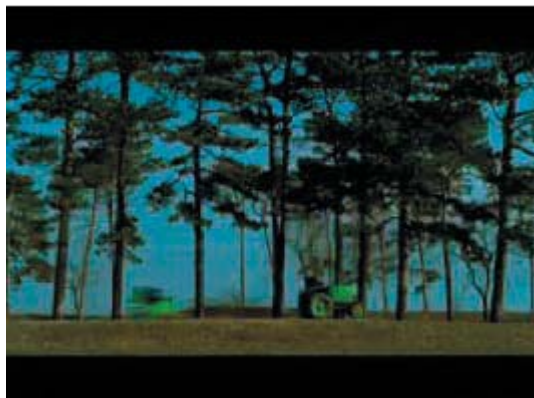

Storyboard

Kawasaki Commercial

Old man approaching the road with his tractor

He watches the traffic before he turns towards the main road

Two motorcycles are rushing by fast (sound)

The man goes slowly down the main road

Commercial message referring to fast motorcycles and speed limits on roads.

Picture of a couple violating public rules (not having followed a speed limit sign?)

Turning back to commercial message... Kawasaki drivers are not stupid, but smart

Kawasaki Ninja high-speed overtaking the man on the tractor

Radar control takes picture due to speed-violation

Not the motorcycle but the man with his tractor is displayed on the picture.

Commercial message introducing the new model of the Ninja